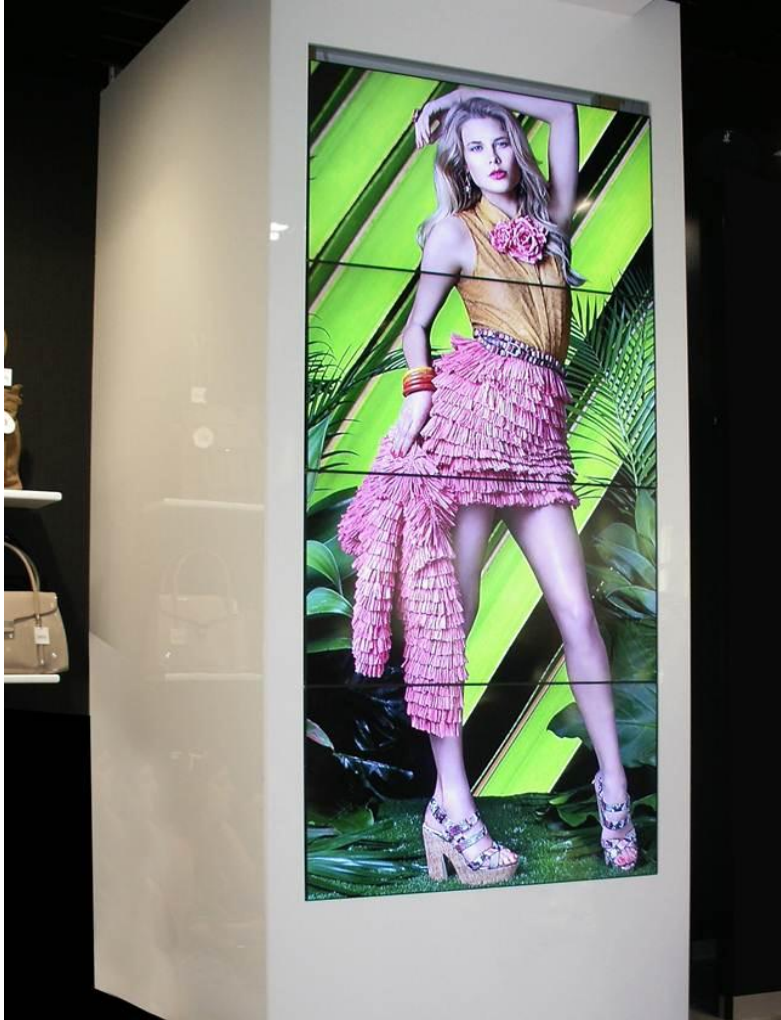

The Betts Group

Multi-Panel LCD National Rollout

Location:

Site 1: Westfield Carousel store, Perth, WA
 Site 2: Chapel St , South Yarra, VIC

Brief:

Supply and install wall mounted digital displays in Betts shoe stores nationally.

Solution:

- Four ultra-thin bezel, high definition, 46" Samsung LCD screens with media player
- Vertically mounted with front service access and seamless panel integration

The Betts Group is an Australian company with four footwear brands – Betts, Betts Kids, Zu and Airflex. The company was established 115 years ago and now has hundreds of stores in major metropolitan and regional shopping centres across Australia.