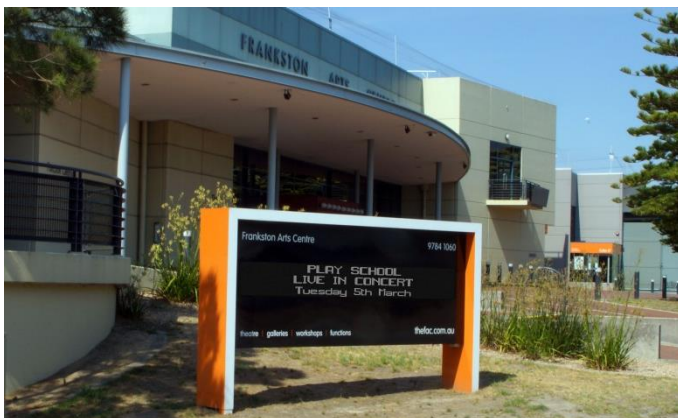

## Frankston Arts Centre Advertising Sign

### Location:

Frankston Arts Centre, Melbourne, VIC

### Brief:

Supply a LED screen to be incorporated into an advertising display that is highly visible and can display current and coming event information.

### Solution:

- Full colour LED display
  - 10mm pitch
  - 4 line, 50 characters per line
  - Outdoor screen and cabinet
  - 3.4 x 0.4 metres
- Rear service access
- Communication and content management software