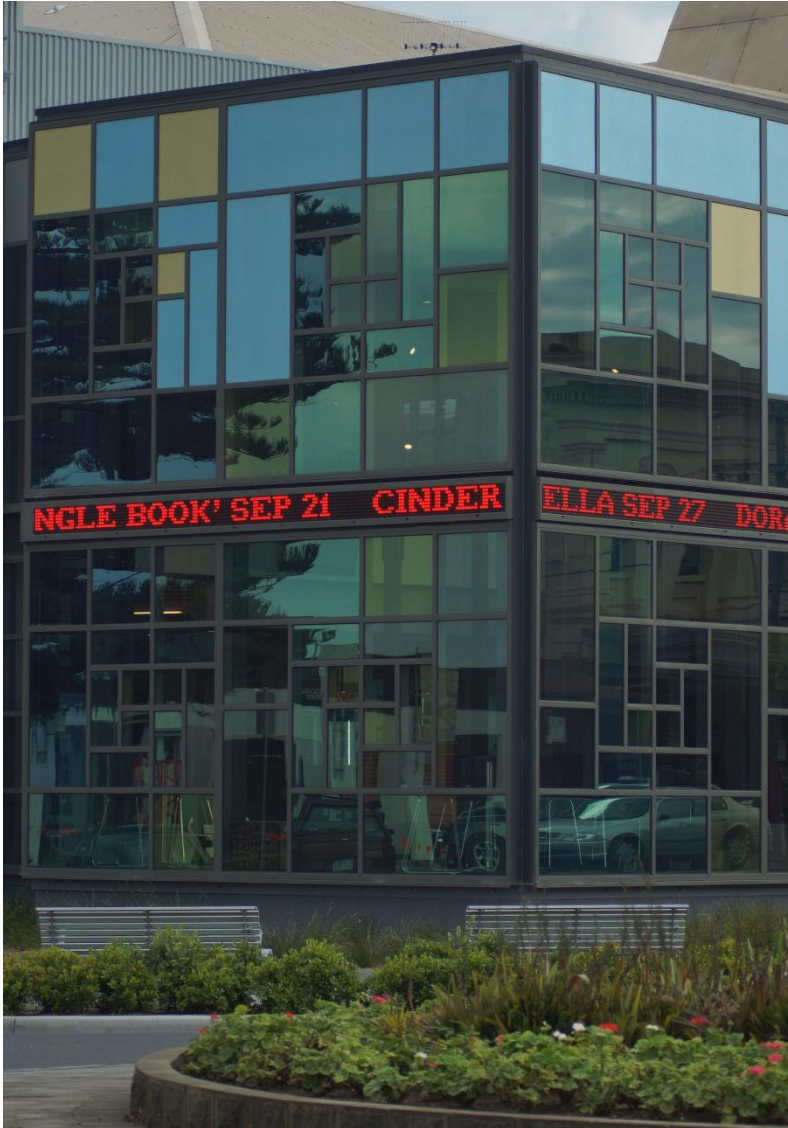

Lighthouse Theatre

Outdoor Scrolling Display

Location:

Lighthouse Theatre, Warrnambool, VIC

Brief:

Design, supply and install a 17 metre, custom made, outdoor sign for the Lighthouse Theatre in Warrnambool.

Solution:

- Single colour (red) outdoor display 31mm pitch
 - Scrolling display
 - 17218mm by 396mm
- Installed in sections
- Front service access
- Custom configured, Windows based messaging software